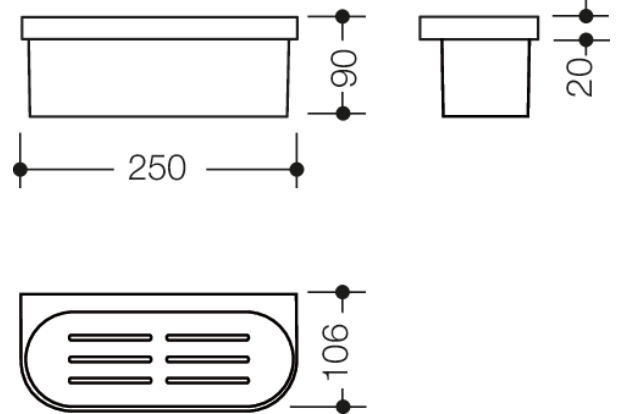

Similar picture

Dimensions in mm

### Properties

System 800 K Shower basket

- for wall mounting, concealed fixing
- 250 mm wide, 90 mm high and 106 mm deep
- holder made of high-quality polyamide in the HEWI colour 99 (pure white)
- shower basket made of high-quality polyamide according to HEWI colour chart
- including non-corrosive HEWI fixing material